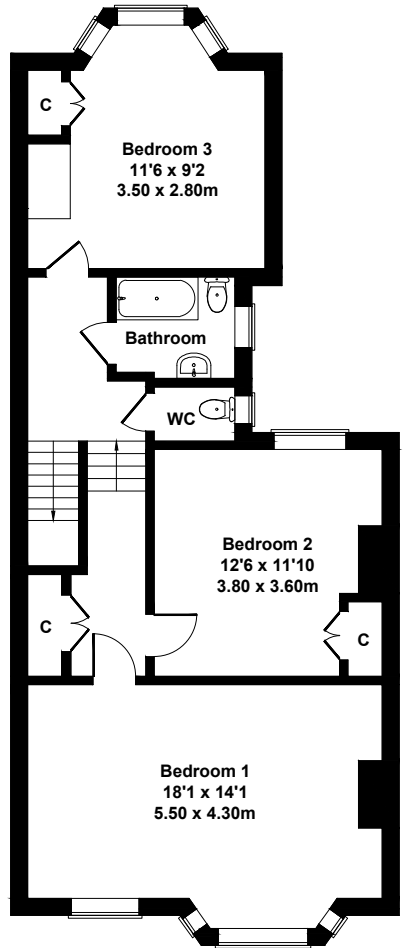

# Walsingham Road, Hove

Approximate Gross Internal Area

1625 sq ft - 151 sq m

**GROUND FLOOR**

**FIRST FLOOR**