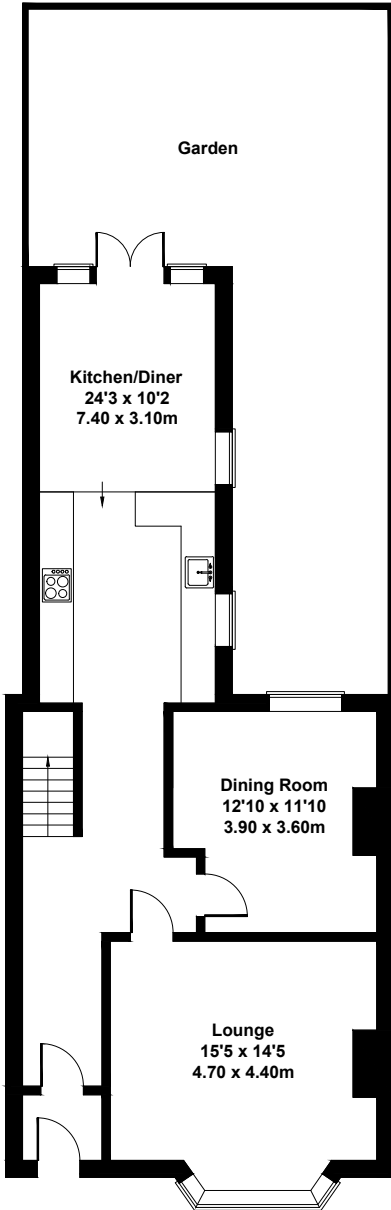

# Walsingham Road, Hove

Approximate Gross Internal Area

1625 sq ft - 151 sq m

**GROUND FLOOR**

**FIRST FLOOR**