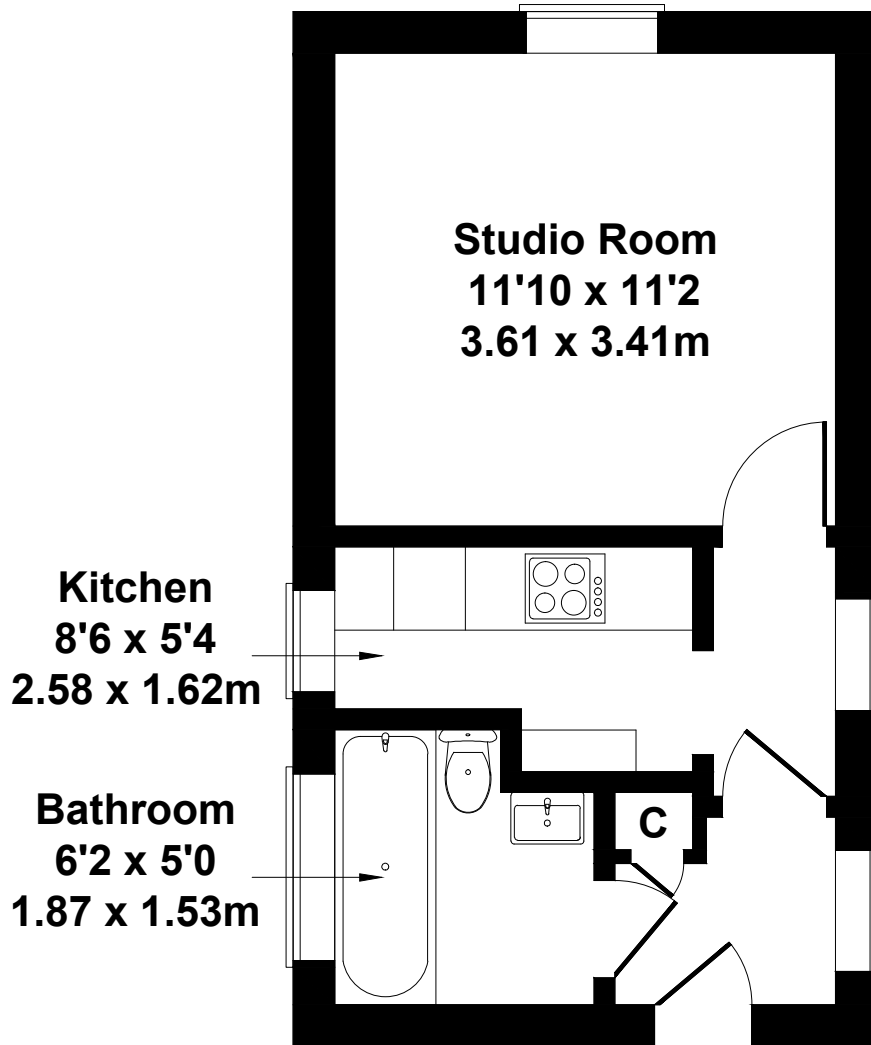

Hove Park Villas, Hove

Approximate Gross Internal Area

269 sq ft - 25 sq m

Not to Scale. Produced by The Plan Portal 2024
For Illustrative Purposes Only.